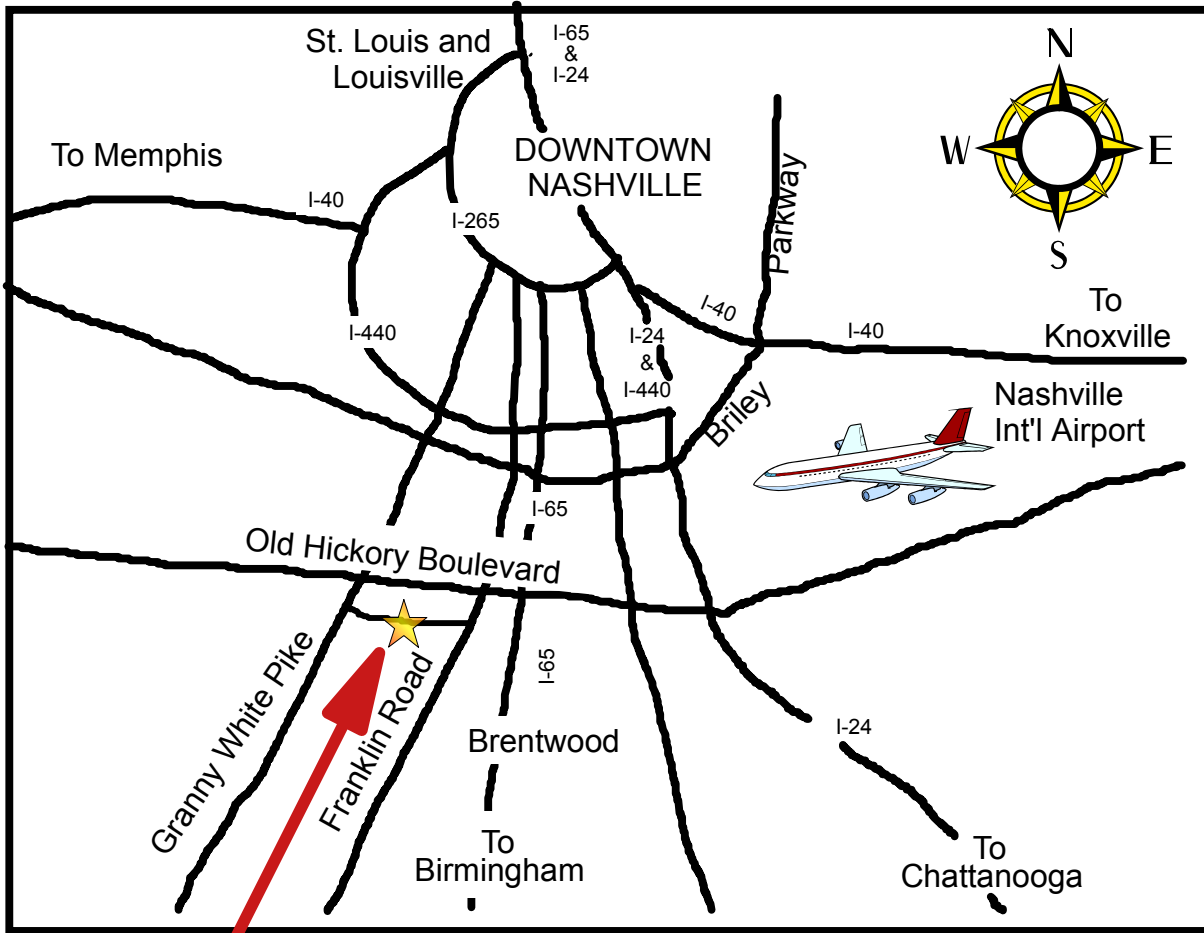

# QHR

Old Hickory Boulevard

From Nashville Metro Airport to Quorum Health Resources

Approximately - 14.4 Miles - 0:28 Minutes Time

Exit Airport and follow signs

0.5 Miles North to I-40 West exit Right

2.4 Miles West to I-24 East exit Left

1.0 Miles East to I-440 West exit Right

2.5 Miles West to I-65 South exit Right

5.8 Miles South to Old Hickory Blvd. exit Right

1.7 Miles West to Granny White Pike turn Left

0.2 Miles South to Maryland Way turn Left

0.3 Miles East to Continental Place turn Left

★ 105 Continental Place