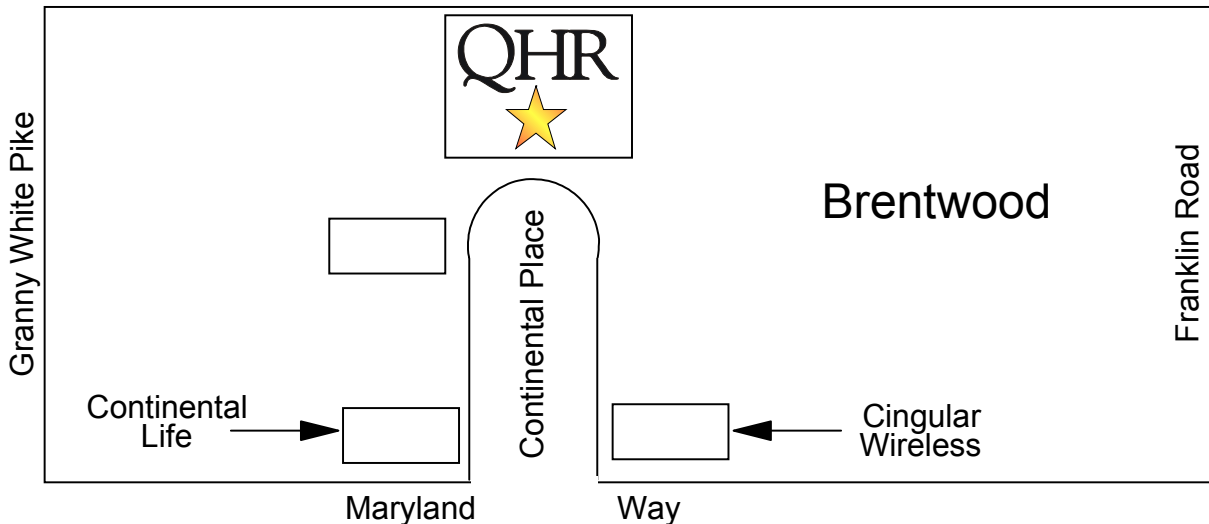

# QHR

Old Hickory Boulevard

From Nashville Metro Airport to Quorum Health Resources

Approximately - 14.4 Miles - 0:28 Minutes Time

Exit Airport and follow signs

0.5 Miles North to I-40 West exit Right

2.4 Miles West to I-24 East exit Left

1.0 Miles East to I-440 West exit Right

2.5 Miles West to I-65 South exit Right

5.8 Miles South to Old Hickory Blvd. exit Right

1.7 Miles West to Granny White Pike turn Left

0.2 Miles South to Maryland Way turn Left

0.3 Miles East to Continental Place turn Left

★ 105 Continental Place