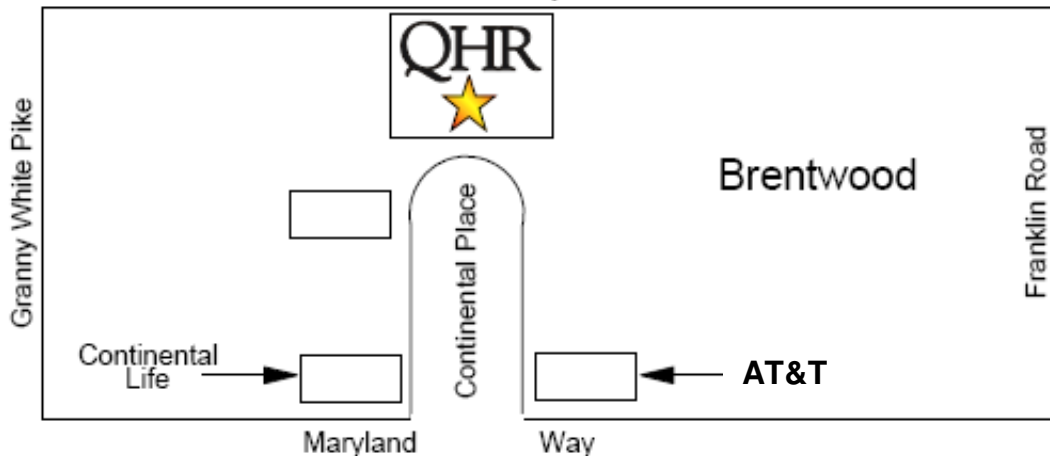

# QHR

Old Hickory Boulevard

- From Nashville Metro Airport to Quorum Health Resources  
 Approximately - 14.4 Miles - 0:28 Minutes Time  
 Exit Airport and follow signs  
 0.5 Miles North to I-40 West exit Right  
 2.4 Miles West to I-24 East exit Left  
 1.0 Miles East to I-440 West exit Right  
 2.5 Miles West to I-65 South exit Right  
 5.8 Miles South to Old Hickory Blvd. exit Right  
 1.7 Miles West to Granny White Pike turn Left  
 0.2 Miles South to Maryland Way turn Left  
 0.3 Miles East to Continental Place turn Left  
 ★ 105 Continental Place