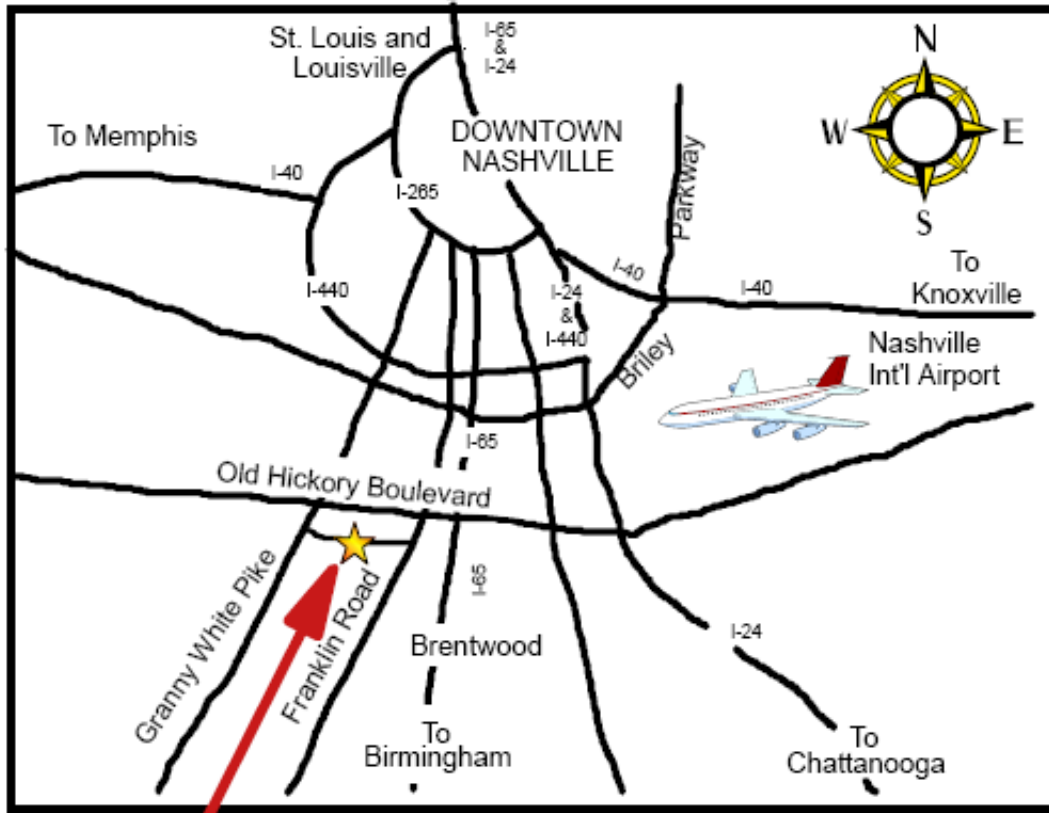

# QHR

Old Hickory Boulevard

- From Nashville Metro Airport to Quorum Health Resources  
 Approximately - 14.4 Miles - 0:28 Minutes Time  
 Exit Airport and follow signs  
 0.5 Miles North to I-40 West exit Right  
 2.4 Miles West to I-24 East exit Left  
 1.0 Miles East to I-440 West exit Right  
 2.5 Miles West to I-65 South exit Right  
 5.8 Miles South to Old Hickory Blvd. exit Right  
 1.7 Miles West to Granny White Pike turn Left  
 0.2 Miles South to Maryland Way turn Left  
 0.3 Miles East to Continental Place turn Left  
 ★ 105 Continental Place